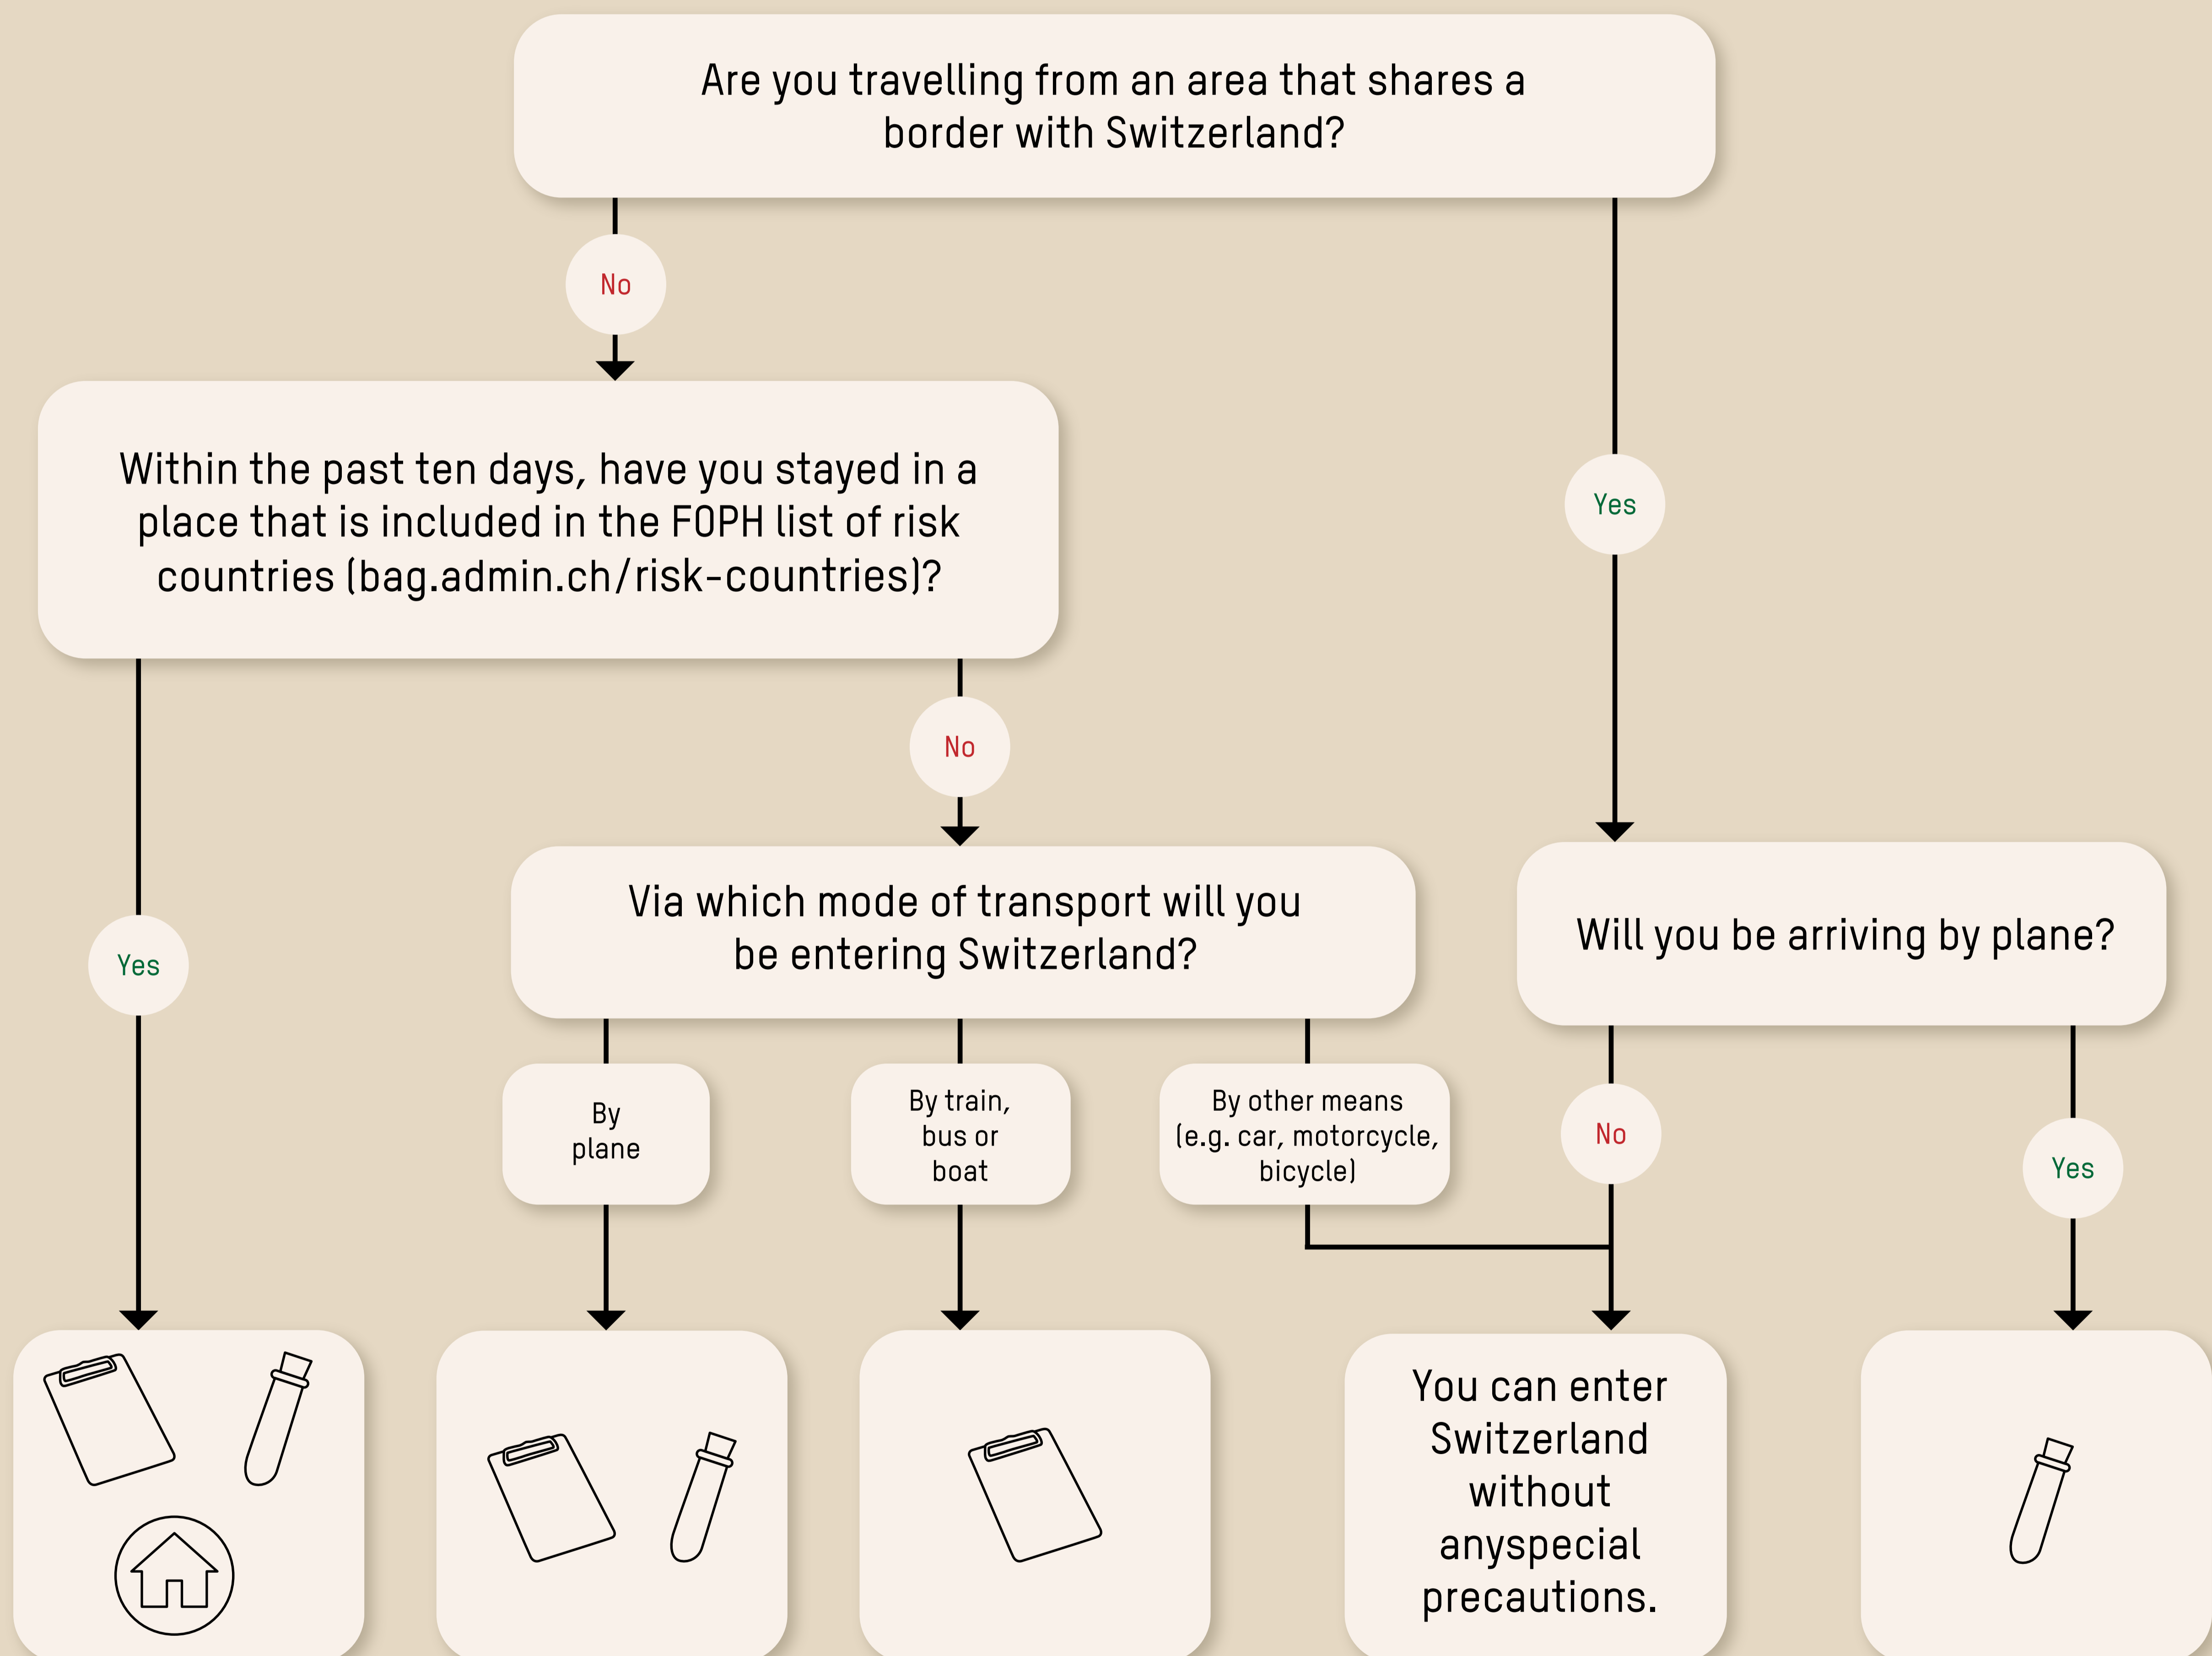

# Coronavirus: Rules for entering Switzerland

## 1. Is entry into Switzerland permitted?

Anyone with a Swiss passport or a valid residence permit in Switzerland is allowed to enter Switzerland from any country. Entry restrictions may apply to all other people. Information on Switzerland's entry requirements can be found on the website of the State Secretariat for Migration SEM: [sem.admin.ch](https://www.sem.admin.ch).

## 2. If entry into Switzerland is permitted: What are the rules?

Complete the form for incoming travellers ([swissplf.admin.ch](https://www.swissplf.admin.ch)) before arriving in Switzerland

Present negative test result (PCR test within the last 72 hours)  
Present upon boarding if travelling by air

Quarantine in Switzerland after your arrival